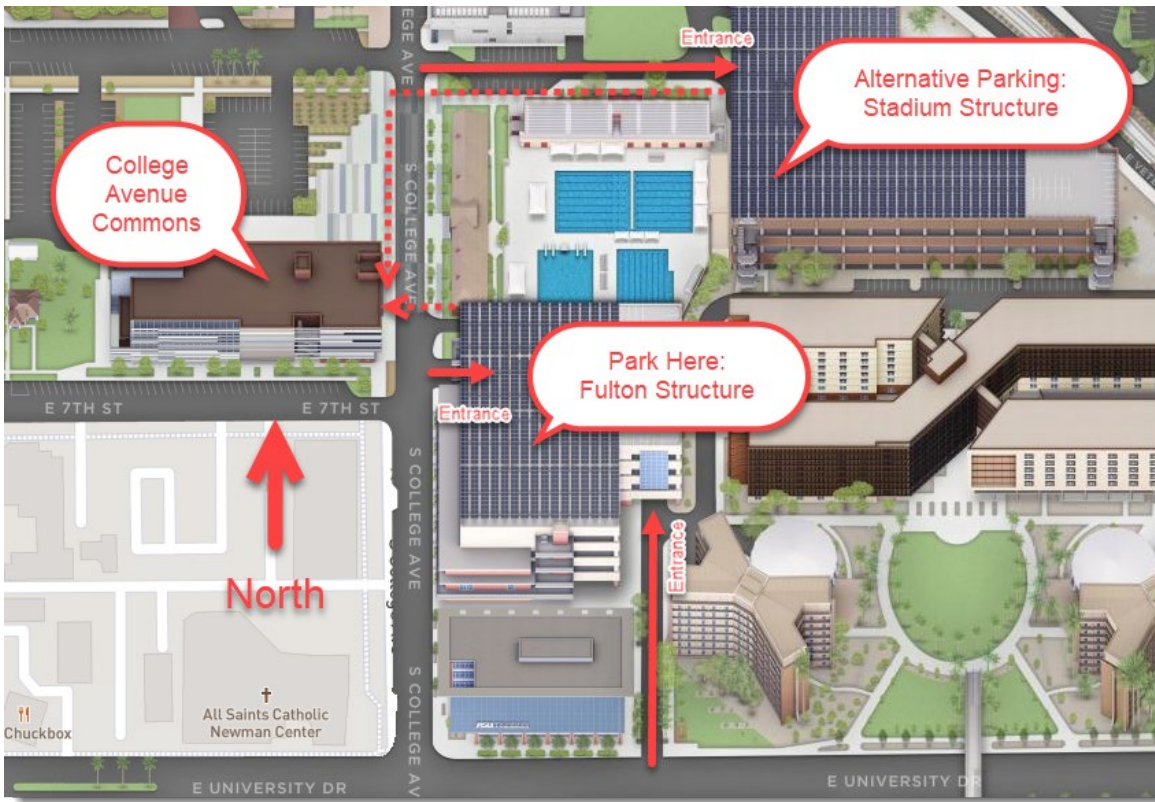

Friends of Civil & Environmental Engineering (FOCEE) – Fall 2022 Mixer

Event Date: Wednesday, October 19, 2022

Time: 5:00 PM to 7:00 PM

Building Location:

College Avenue Commons (CAVC) 2nd Floor – Uncle Maddio’s Pizza

Tempe Campus, Arizona State University

660 S. College Avenue, Tempe, AZ 85281

Room/Space: 2nd Floor, Uncle Maddios Pizza

Parking:

Fulton Center Parking Structure – 715 S. College Avenue, Tempe, AZ 85281

Located directly across the street from the College Avenue Commons. If for some reason the Fulton Center is full, please use alternative parking in the Stadium Structure. The driveway for the Stadium Structure is just north of Postino (right turn) off College Avenue.

Validation:

Keep the blue card dispensed at the entrance and we will validate using the number printed on the card through ASU’s Parking & Transit website.

Room/Space Location: 2nd Floor

Access to the second floor by using the exterior staircase. Also, the elevator is accessible from the first-floor entrance located on the east side adjacent to the Follet Team Store. Uncle Maddio’s Pizza is located just outside of the 2nd floor elevator exit.